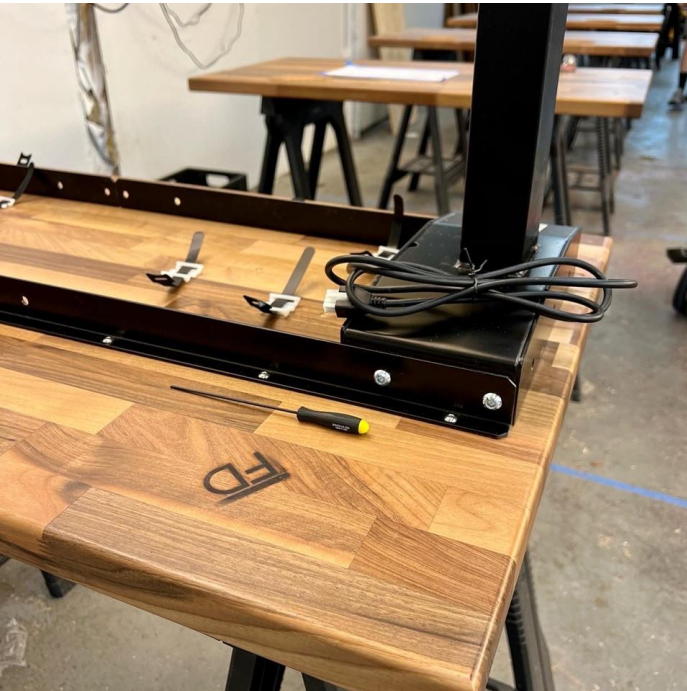

Portfolio of Completed Work