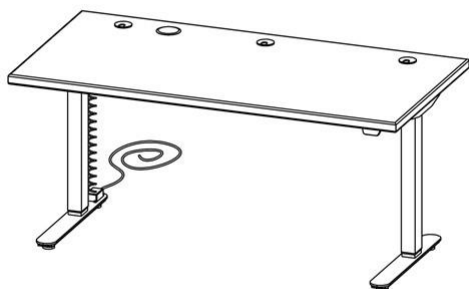

Design Your Desktop

Design the ideal desk to work flawlessly with your technology. Choose your exact size, your components, and their layout.

Custom Design Elements

- Wood Species
- Wood Stains
- Leg Styles / Colors
- Desktop Shelves
- Desktop Power
- Undermounted Power Strips
- Wire Management
- Undermount Hooks
- Monitor Mounts
- Under Desk Storage Shelf

Fixed Height –

available in custom fixed heights from 38” – 42”

Made in the USA

Variable Height –

dual motor, height adjustable from 27” – 45”

Made in the USA

** Available with caster wheels or self-leveling feet