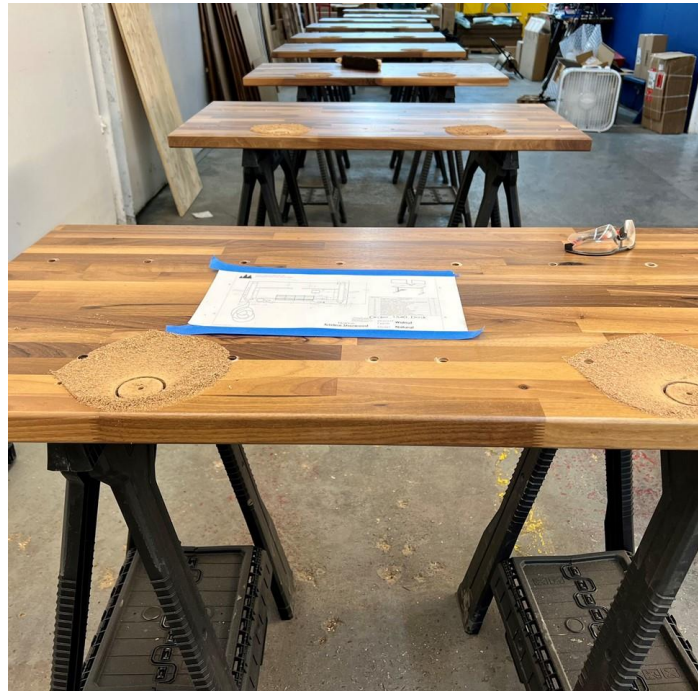

Portfolio of Completed Work