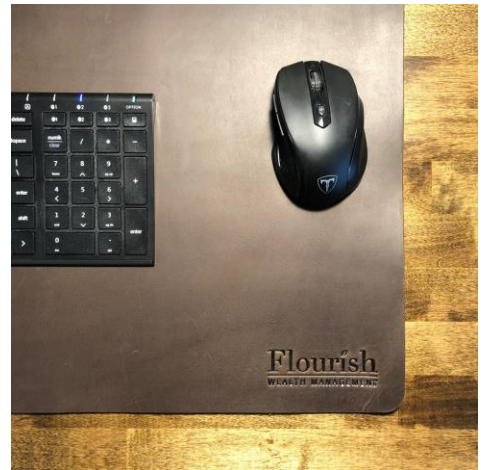

Portfolio of Completed Work