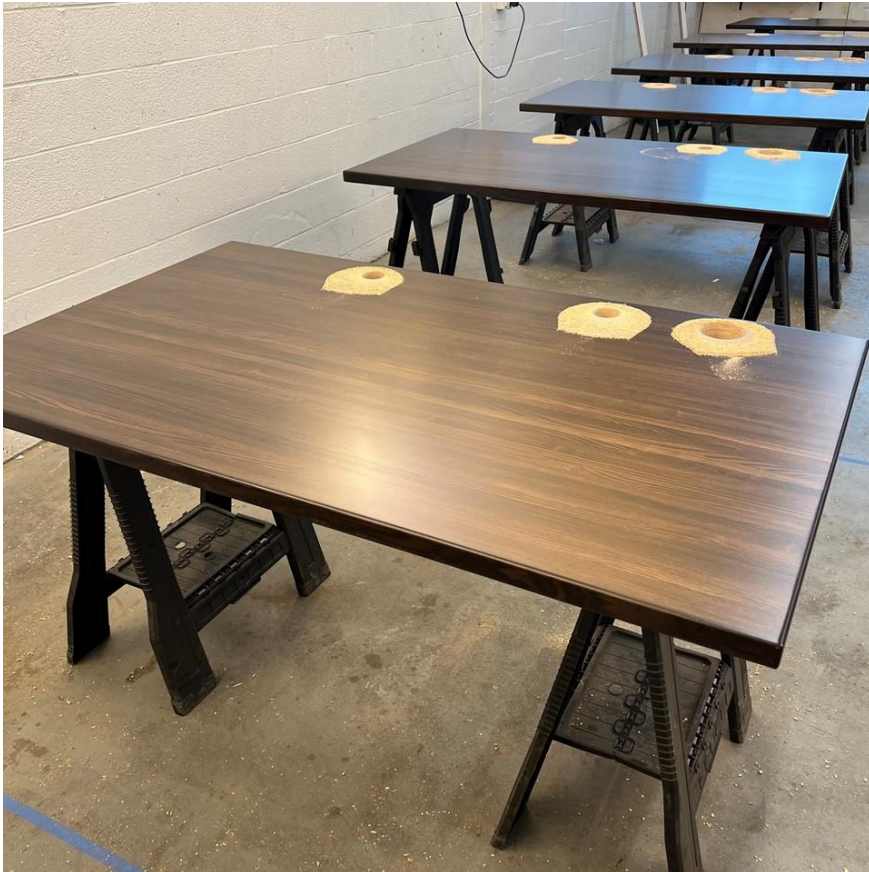

Portfolio of Completed Work