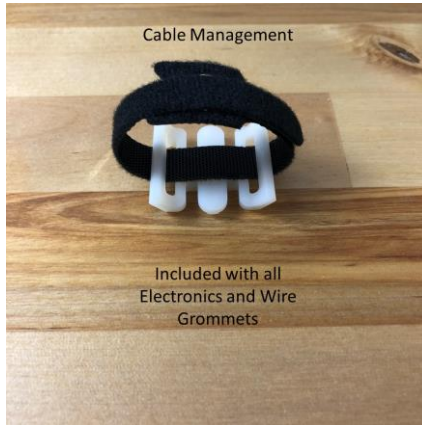

Fixed Height –

available in custom fixed heights from 38” – 42”

Made in the USA

Variable Height –

dual motor, height adjustable from 27” – 45”

Made in the USA

** Available with caster wheels or self-leveling feet

Design Elements – Accessories

Cable Cage

Cable Management

Included with all
Electronics and Wire
Grommets

Wire Grommet

Power Outlet - Desktop

Power Strips – Under Desk

Wireless Charger