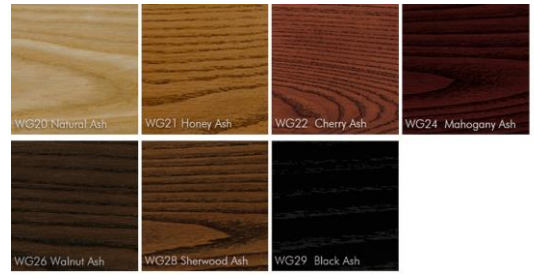

Choose a wood type and stain that blends with your office styling and will encourage productivity and performance.

Choose Leg Style

Choose from our colored seated leg styles or choose our standing desk base. All legs and standing desk bases are made in the USA.

Design Your Desktop

Design the ideal desk to work flawlessly with your technology. Choose your exact size, your components, and their layout.

Custom Design Elements

- Wood Species
- Wood Stains
- Leg Styles / Colors
- Desktop Shelves
- Desktop Power
- Undermounted Power Strips
- Wire Management
- Undermount Hooks
- Monitor Mounts
- Under Desk Storage Shelf

Design Elements – Wood Species

Ash

Straight and Uniform Wood Grain

Red Oak

Salmon Pink Undertones with Defined Wood Grain

White Oak

Light Brown Tones with Olive Cast

Maple