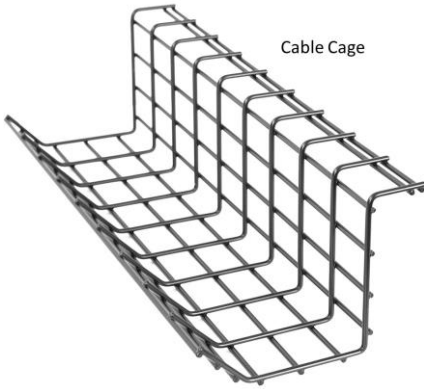

Design Elements – Accessories

Cable Cage