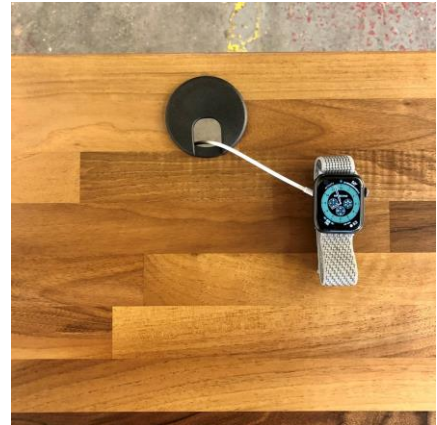

Portfolio of Completed Work