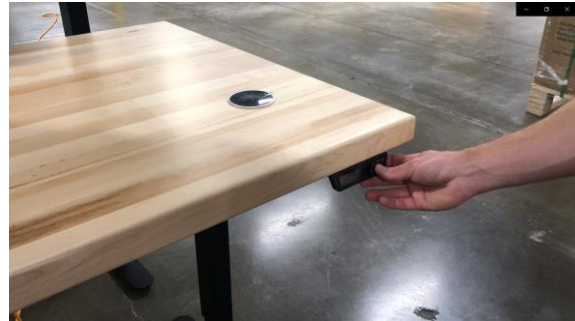

Portfolio of Completed Work