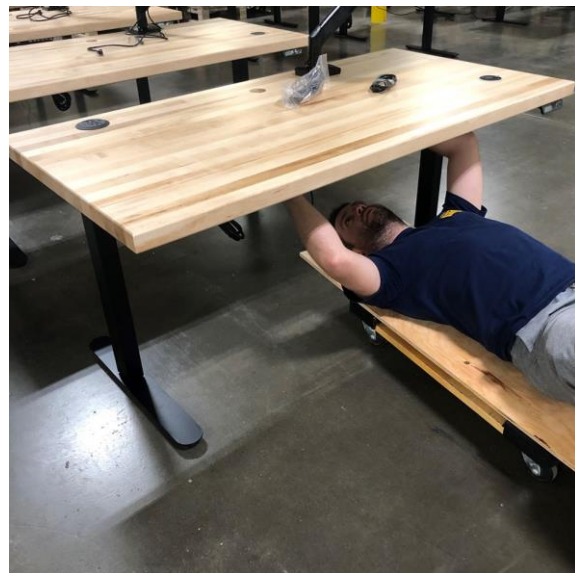

Portfolio of Completed Work